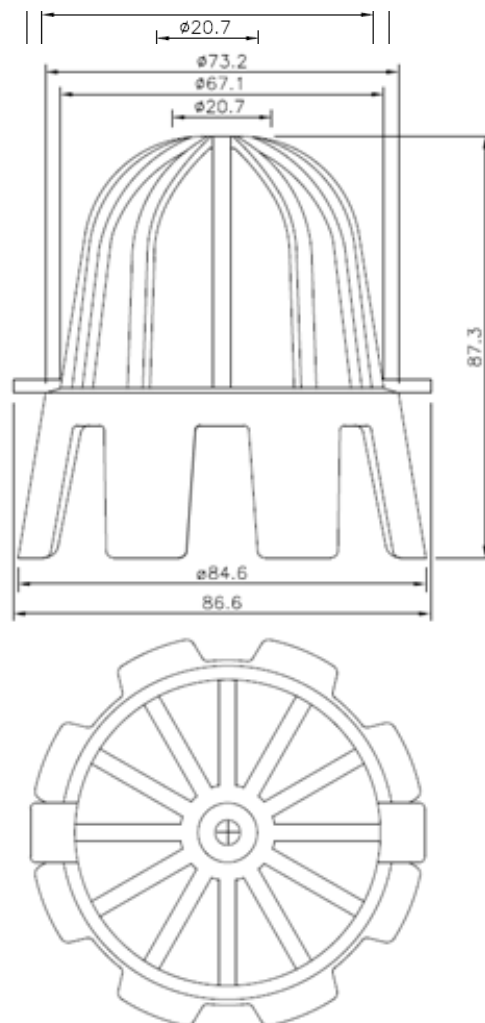

KUNDETEGNING

Plastmo[®]

Plastmo A/S
Odinsvej 9, 4100 Ringsted, Denmark
Phone (+45) 57 66 66 66

Cad no.: 10802_K

Date: 2011.01.19

Correction: 2) 20180809

Title: Løvfang ø75 mm
Leaf guard ø75 mm

COPYRIGHT: All rights reserved by Plastmo A/S